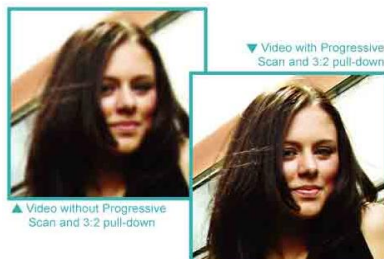

Package Included

- AVerTV Box Genie I
- S-Video/Component 2-in-1 cable
- Remote Control (Batteries Included)
- Power Adapter
- Stereo Sound Switch Cable
- Audio Cable
- VGA Connector
- User Manual

System Requirements

- LCD/Plasma monitors with VGA input
- Projector with VGA input

※ AVerMedia AVerTV Box Genie I functions only with the TV system of the country it is manufactured for and originally distributed in.

AVerMedia's Quality Insistence

AVerMedia's products are not only commit to RoHS/WEEE Directive, but conduct EMI and safety countermeasure to ensure consumers' health and environment protection. All products are available with lead-free finishes and flame retardant.

AVerMedia